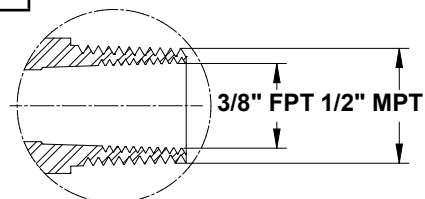

M8 End

F12 End

Minimum Flow Capacity

Straight Length capacity-BTU/hr.(W), 0.64 SG, 1000 BTU/cu.ft.(37.2MJ per cu meter) at 0.5 inch water column (125 Pa) pressure drop

Configuration	Nominal Length							
	Nominal ID (inches)	12"	18"	24"	36"	48"	60"	72"
GAC	1/2	180,000	164,200	150,000	125,000	106,000	93,200	86,000