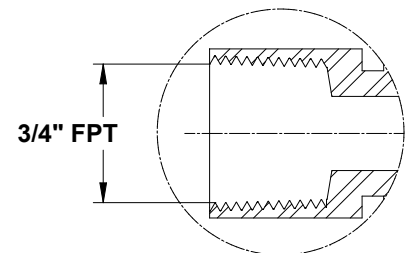

RATINGS:

- Max Operating Temperature: 150°F (65.5°C)
- Max Operating Pressure: 0.5 psi (3.45kPa)
- Hydrostatic Burst Pressure: 250psi (1725 kPa)

Part Name	Material
Adapter	Zinc Plated Steel
Nut	Zinc Plated Steel
Corrugation	(Yellow Poly Coated) SS304 Stainless Steel

M8 End

F12 End

Minimum Flow Capacity

Straight Length capacity-BTU/hr.(W), 0.64 SG, 1000 BTU/cu.ft.(37.2MJ per cu meter) at 0.5 inch water column (125 Pa) pressure drop

Configuration	Nominal Length							
	Nominal ID (inches)	12"	18"	24"	36"	48"	60"	72"
GAC	1/2	180,000	164,200	150,000	125,000	106,000	93,200	86,000

25 Whaley Avenue, PO Box 310, Milverton, ON CANADA N0K 1M0

Tel: 800-561-3164

VISIT US ONLINE AT BOSHART.COM

Part No.	Adapter Size	Nominal Length	L
GAC-F8-12	1/2"	12"	10"
GAC-F8-18	1/2"	18"	16"
GAC-F8-24	1/2"	24"	22"
GAC-F8-36	1/2"	36"	34"
GAC-F8-48	1/2"	48"	46"
GAC-F8-60	1/2"	60"	58"
GAC-F8-72	1/2"	72"	70"
GAC-F12-12	3/4"	12"	10"
GAC-F12-18	3/4"	18"	16"
GAC-F12-24	3/4"	24"	22"
GAC-F12-36	3/4"	36"	34"
GAC-F12-48	3/4"	48"	46"
GAC-F12-60	3/4"	60"	58"
GAC-F12-72	3/4"	72"	70"
GAC-F8M8-12	1/2"	12"	10"
GAC-F8M8-18	1/2"	18"	16"
GAC-F8M8-24	1/2"	24"	22"
GAC-F8M8-36	1/2"	36"	34"
GAC-F8M8-48	1/2"	48"	46"
GAC-F8M8-60	1/2"	60"	58"
GAC-F8M8-72	1/2"	72"	70"
GAC-F12M8-24	3/4" x 1/2"	24"	22"
GAC-F12M8-36	3/4" x 1/2"	36"	34"
GAC-F12M8-48	3/4" x 1/2"	48"	46"
GAC-F12M8-60	3/4" x 1/2"	60"	58"
GAC-F12M8-72	3/4" x 1/2"	72"	70"
GAC-M8-12	1/2"	12"	10"
GAC-M8-18	1/2"	18"	16"
GAC-M8-24	1/2"	24"	22"
GAC-M8-36	1/2"	36"	34"
GAC-M8-48	1/2"	48"	46"
GAC-M8-60	1/2"	60"	58"
GAC-M8-72	1/2"	72"	70"