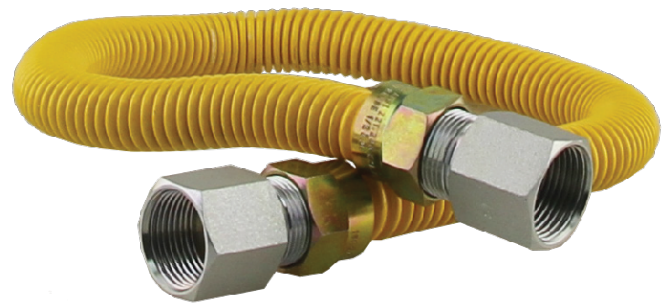

GAC SERIES - 1/2" I.D. POLY COATED GAS APPLICATION CONNECTORS

It is the user's responsibility to determine the product's suitability for its intended use. For full details, visit Boshart Industries [Reference Documents](#) for our User Safety Responsibility Statement and other important documents.

FEATURES:

- Easy to install and have deep corrugations to enhance their flexibility
- Provides protection from ammonia, acids, chlorine, and other corrosive chemicals as well as environment influences such as UV rays and sea salt

CERTIFICATIONS:

- ANSI Z21.24/CSA 6.10 Connectors For Gas Appliances
- ANSI Z21.24a/CSA 6.10a Addenda A to Connectors For Gas Appliances
- ANSI Z21.75/CSA 6.27 Connectors For Outdoor Gas Appliances And Manufactured Homes
- ANSI Z21.75/CSA 6.27 Addenda A to Connectors For Outdoor Gas Appliances And Manufactured Homes

RATINGS:

- Max Operating Temperature: 150°F (65.5°C)
- Max Operating Pressure: 0.5 psi (3.45kPa)
- Hydrostatic Burst Pressure: 250psi (1725 kPa)

Part Name	Material
Adapter	Zinc Plated Steel
Nut	Zinc Plated Steel
Corrugation	(Yellow Poly Coated) SS304 Stainless Steel