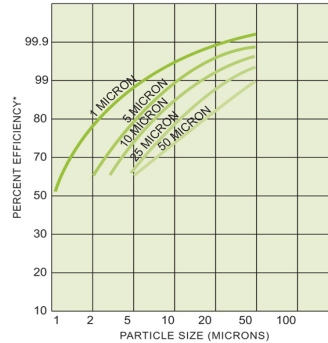

14-(G)PPE SERIES PLEATED POLYESTER SEDIMENT CARTRIDGE

APPLICATION:

- Pleated surface area provides greater sediment and dirt holding capacity while maintaining flow rate and reducing initial pressure drop
- Suitable for residential, commercial and industrial applications
- Cartridges can be cleaned and reused in most applications

SPECIFICATIONS:

- Filter media: Polyester
- Filter core: Polypropylene
- Outer Netting: Polypropylene
- End Cap: Polypropylene with TPR Gasket
- FDA Approved

RATINGS:

- Max Temperature Rating: 140°F (60°C)

DIMENSIONS										
Part No.	Inner Diameter		Outer Diameter		Length		Micron Rating	Flow Rate PSI Drop @ GPM	Weight	
	inches	mm	inches	mm	inches	mm			lb	grams
STANDARD, NOMINAL SIZE 2-1/2" X 9-7/8" (2PK indicates package of 2 cartridges)										
14-PPE1-01	1.00	25.40	2.75	69.85	9.75	247.65	1	1 PSI @ 10 GPM	0.441	200
14-PPE1-05							5			
14-PPE1-05-2PK							5			
14-PPE1-10							10			
14-PPE1-20							20			
14-PPE1-20-2PK							20			
14-PPE1-50							50			
STANDARD, NOMINAL SIZE 2-1/2" X 20"										
14-PPE2-05	1.00	25.40	2.75	69.85	20.00	508.00	5	1 PSI @ 10 GPM	0.661	300
14-PPE2-20							20			
GIANT, NOMINAL SIZE 4-1/2" X 9-3/4"										
14-GPPE1-01	1.00	25.40	4.50	114.30	9.75	247.65	1	1 PSI @ 10 GPM	0.639	290
14-GPPE1-05							5			
14-GPPE1-10							10			
14-GPPE1-20							20			
14-GPPE1-50							50			
GIANT, NOMINAL SIZE 4-1/2" X 20"										
14-GPPE2-01	1.00	25.40	4.50	114.30	20.00	508.00	1	1 PSI @ 20 GPM	1.323	600
14-GPPE2-05							5			
14-GPPE2-20							20			
14-GPPE2-50							50			