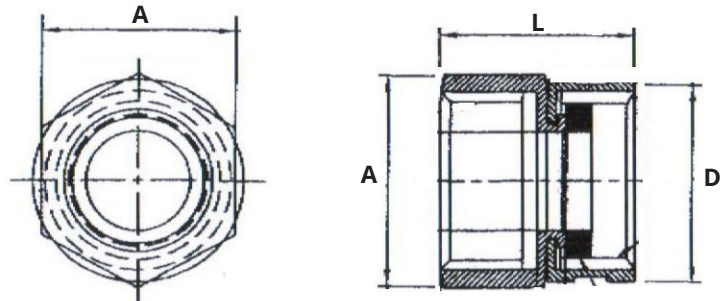

BG-199S(NL) SERIES BRASS GARDEN HOSE SWIVEL COUPLING - FGHT X FPT

SPECIFICATION:

- Threads conform to ANSI B1.20.1
- Max Pressure Ratings: 150 PSI
- * Always check the maximum working pressure of the hose
- Comes complete with garden hose washer

MATERIAL LIST

Series	Material
BG-199S	Brass
BG-199S-NL	No Lead Brass
Washer	Rubber (NBR)

DIMENSIONS

Part No.	Size	D		L		A		Weight grams
	FGHT x FPT	inches	mm	inches	mm	inches	mm	
BG-199S-1208	3/4 x 1/2	30.00	1.18	28.30	1.11	22.30	0.88	50
BG-199S-1212	3/4 x 3/4	30.00	1.18	28.30	1.11	28.50	1.12	60
BG-199S-1208NL	3/4 x 1/2	30.00	1.18	28.30	1.11	22.30	0.88	50
BG-199S-1212NL	3/4 x 3/4	30.00	1.18	28.30	1.11	28.50	1.12	60